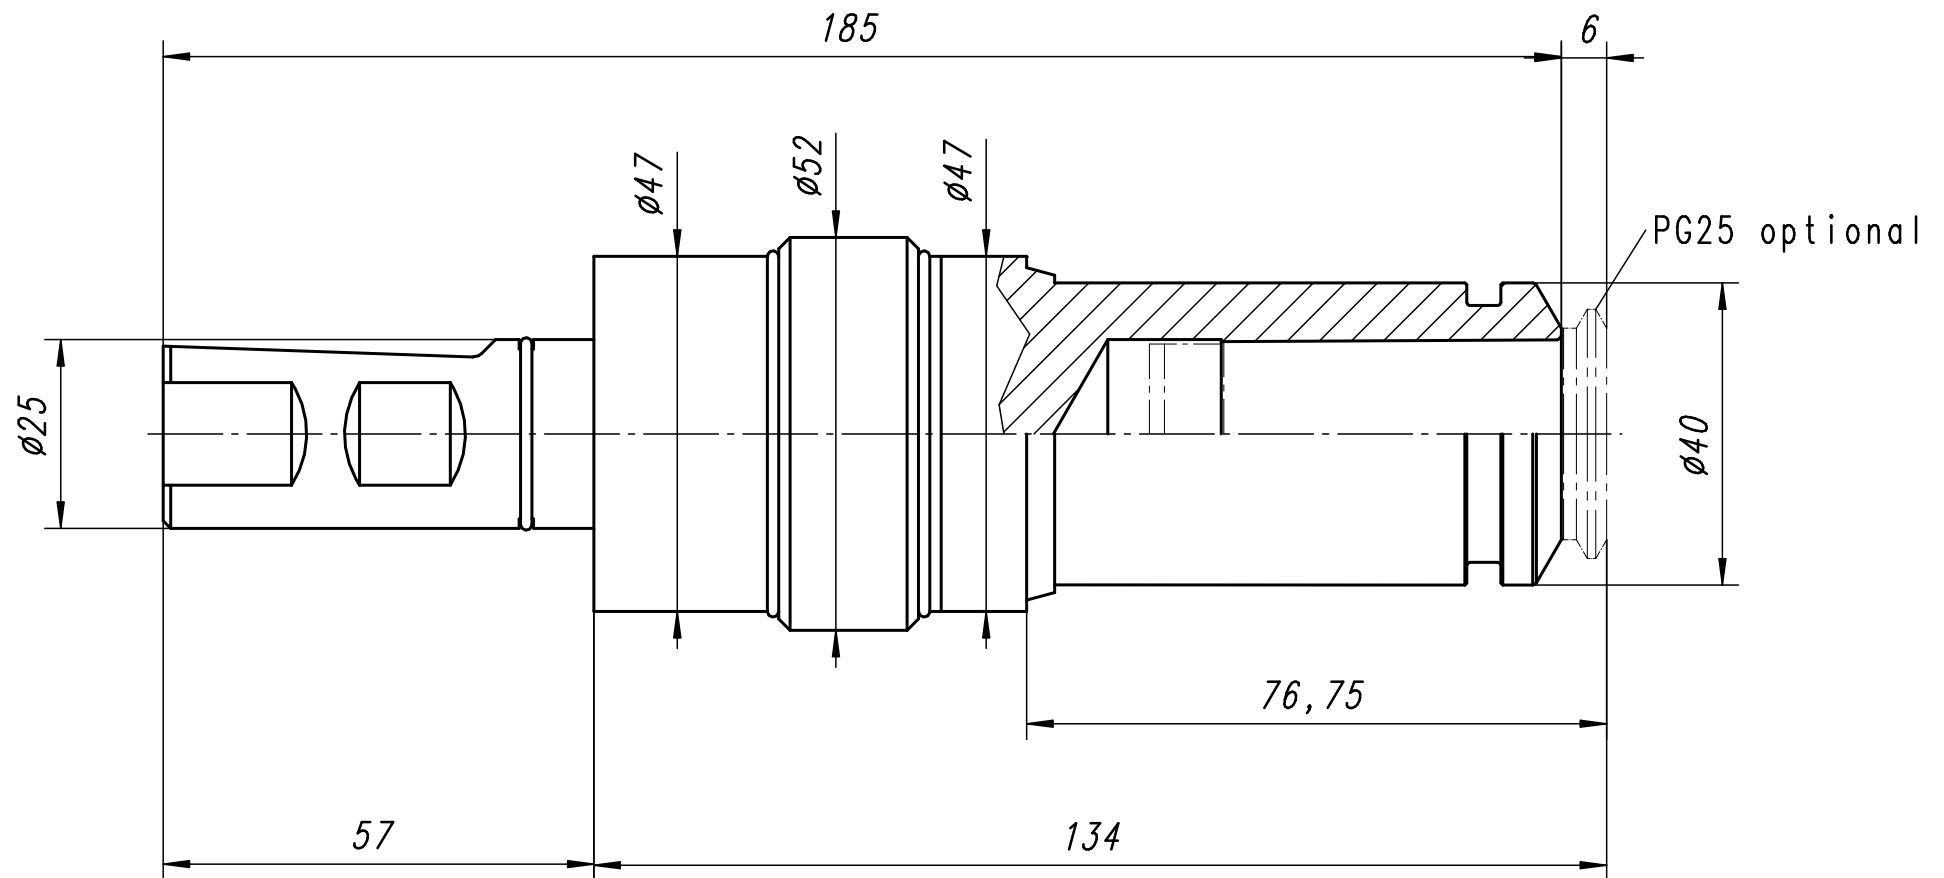

Swiss
Precision
Tools

REGO-FIX®

REGO-FIX AG
Obermattweg 60
4456 Tenniken / Switzerland

Phone +41 61 976 14 66

Fax +41 61 976 14 14

www.rego-fix.com

This is a non controlled copy. All information given herein are subject to change without notice.

The information given herein has been carefully checked and is believed to be correct. REGO-FIX, however, assumes no responsibility or liability for any errors, inaccuracies or omissions that may appear in this drawing.

This document is subject to copyright laws. No part of this document may be reproduced or transmitted in any form or any means, electronic or mechanic, for any purpose, without the express written permission of REGO-FIX

Type: CYL25 GSF/PG25

Part No.: 2625.62508

Date: 19.08.2009

Scale: 1:1